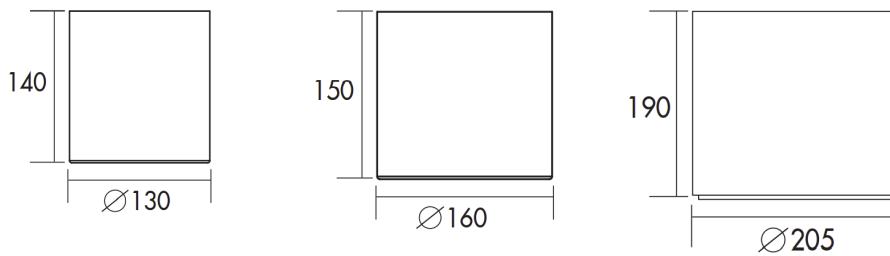

MADO SURFACE LED DOWNLIGHT

ITEM CODE	DESCRIPTION	W	LM	LM/W	KELVIN	LIFETIME L80B10	BEAM ANGLE
3501346	LED Downlight MADO Surface 25W 3000K 2950lm Ø205 ↓190 Cross	18	2160	120	3000	50000	93°
3501358	LED Downlight MADO Surface 25W 4000K 3100lm Ø205 ↓190 Cross	18	2270	126	4000	50000	93°

TECHNICAL DATA

ELECTRICAL DATA	
Voltage (V)	220-240
Frequency (Hz)	50/60
Power factor (λ)	≥0.95
Operating mode	External LED Driver

TEMPERATURES & OPERATING CONDITIONS

Ambient temperature	25°C

COLORS & MATERIALS

Color (Housing)	White
Material (Housing)	Aluminum
Material (Reflector)	Aluminum

DIMENSIONS