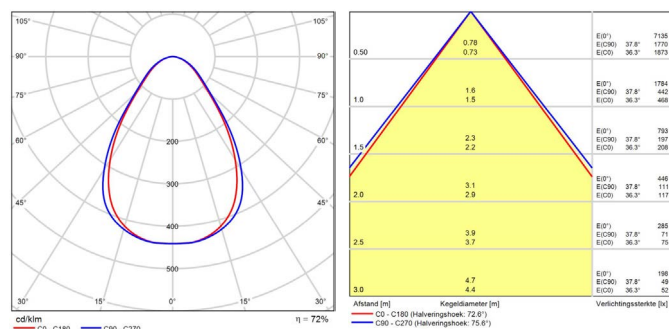

PHOTOMETRIC SPECIFICATIONS

LED DOWNLIGHT MADO SURFACE 25W 3000K MATT

PRAGMALUX

All rights reserved. Pragmalux - PDL Lighting Group B.V. retains the right to modify product specifications without any prior notice or obligation and does not assume any liability for any consequences of using this document. Subject to errors and printing errors. Luminous flux tolerance: +/- 10%. Power consumption tolerance: +/- 10%.

Version: February 2021

CERTIFICATES & STANDARDS

Driver certificates	CE
Fixture certificates	CE
Ingress protection	IP20
Protection class	II
Protection class IK	02
IEC	EN IEC 62722-2-1
LM80 (TM21) L90B50 (hours)	>50,000

CAPABILITIES

Dimmable	No / Yes
LED Module replacable	No